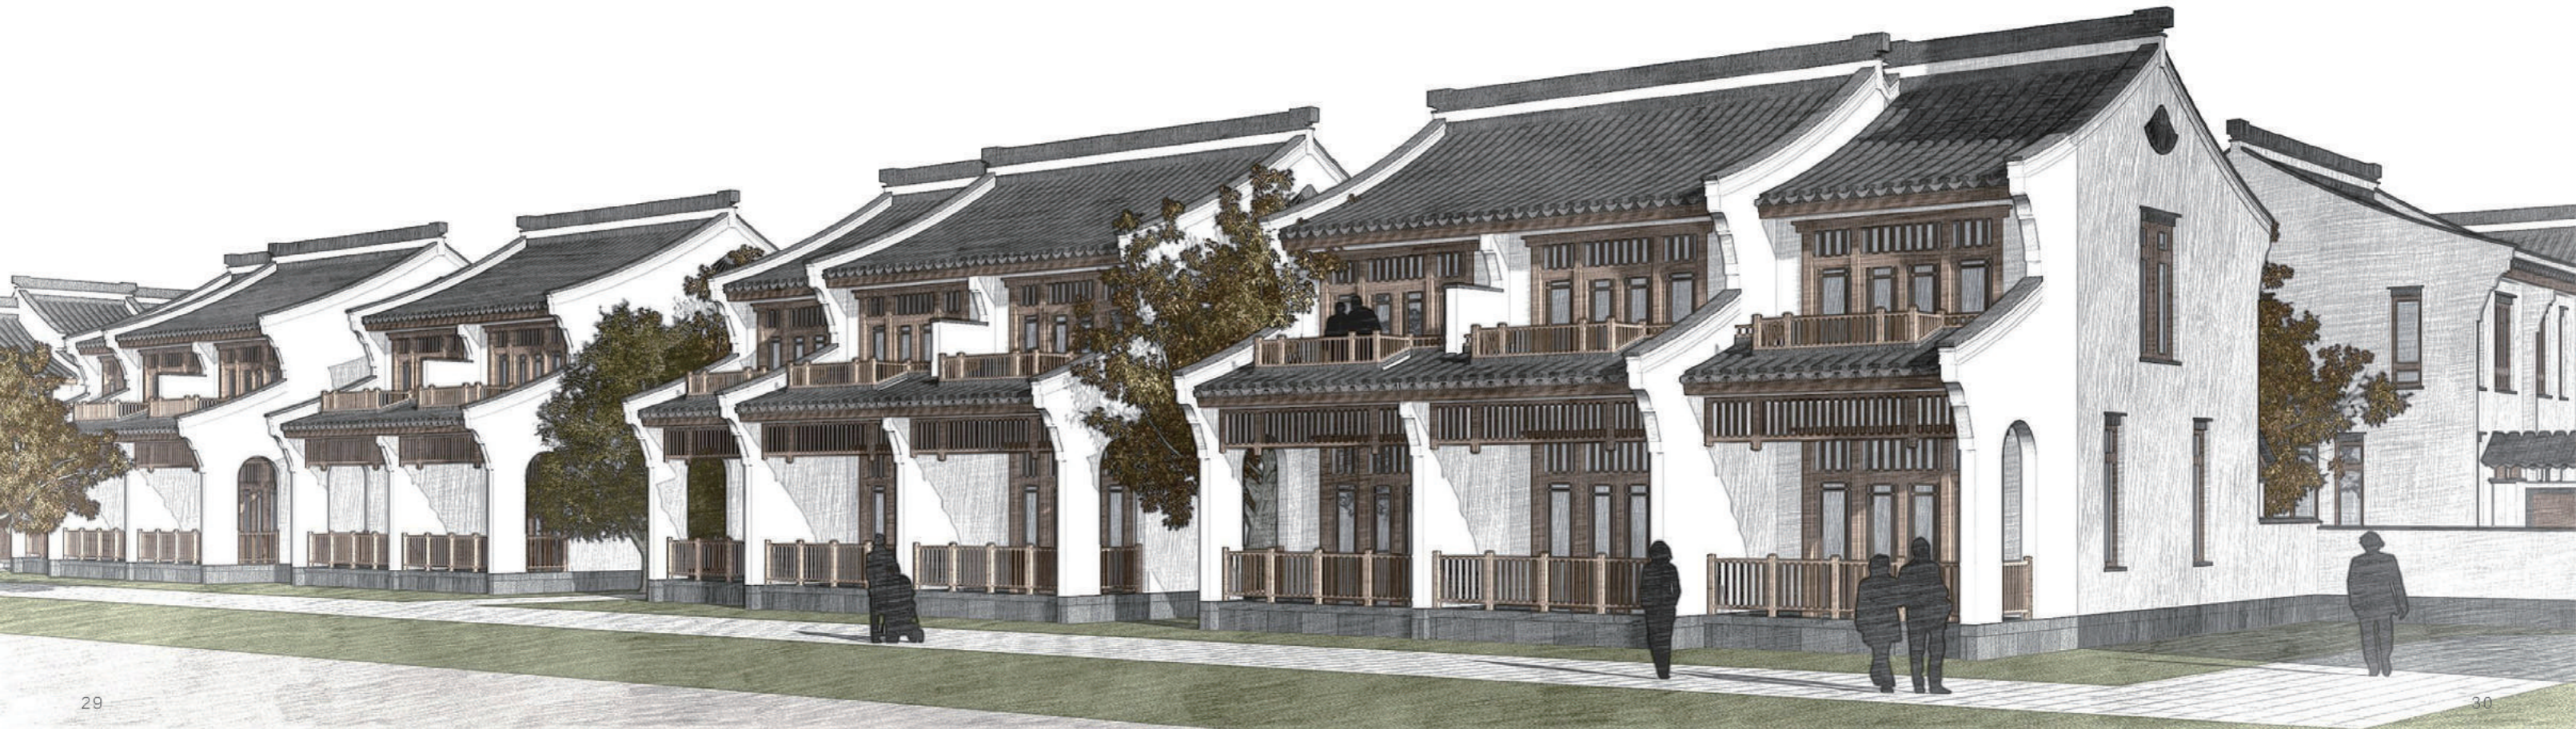

# BAMBOO COURT

## 竹福佳苑

竹福佳苑位于安吉报福镇，坐山亲水，移步换景，宁静又情趣百生。

设计风格以传统的江南建筑为基调，粉墙黛瓦，萃取中国建筑精髓和人居态度，传递建筑经典神韵，塑造了一个富有文化底蕴与怀旧情感的世外桃源。

Bamboo Court is located in the Baofu Town of Anji. It sits on the mountain and is watery. It is a quiet and fun place.

# YUMOYUAN 裕墨园

裕墨园项目位于淮安市，规划有新能源汽车文化街区、高级人才住宅区及国际化幼儿园，以“科技+理想”理念为标准，提出理想家一站式完整的智能化住区解决方案，将以打造淮安市的高端人才生活区为目标，成为淮安一道崭新亮丽的名片。

Located in Huai'an City, the project area is planned to include new energy automobile culture blocks, senior talent residential areas and international kindergartens. Taking the concept of "technology + ideal" as the standard, Yumo Yuan proposes a one-stop complete intelligent residential solution for the ideal home. It will aim to build a high-end talent living area in Huai'an and become a brand new and bright business card of Huai'an.

# HUAYUE PIAZZA 华悦商业广场

艺术生活馆

健康体检中心

大型健身会所

华悦商业广场坐落于湖州西南新城核心区，作为湖州西南新城首家商业综合广场，项目拥有大型健身会所、高端健康体检中心、高端艺术生活馆、洋快餐、休闲音乐主题餐吧等多种业态，将打造成为湖州最具品质的商业中心。

Located in the core area of Southwest New City, Huzhou, Huayue Plaza, as the first commercial complex in Huzhou Southwest New City, has a large fitness club, high-end health check-up center, high-end art living museum, foreign fast food, casual music theme bar and other formats. It will be built into the most quality commercial center in Huzhou.